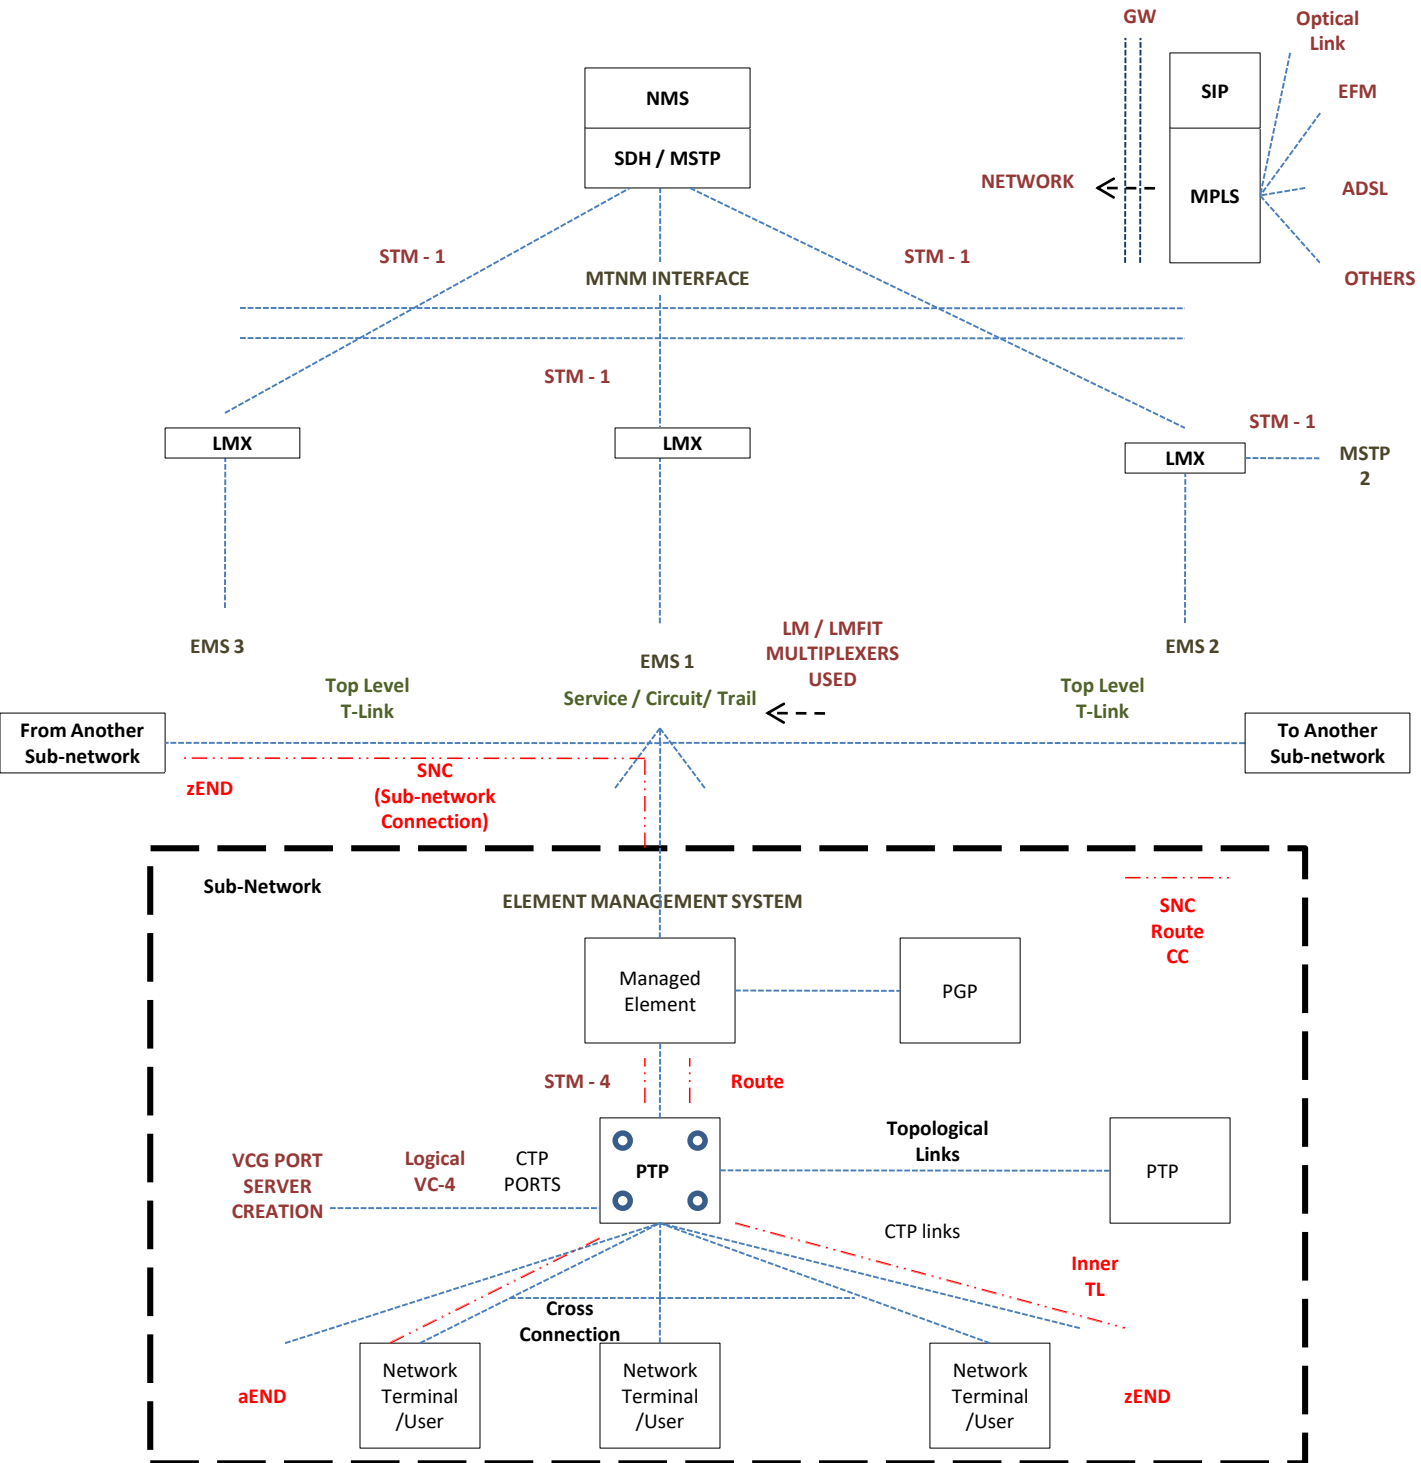

OTNMS - Optical Transport Network Management System

- SIP - SESSION INITIATION PROTOCOL.
- MPLS - MULTIPROTOCOL LABEL SWITCHING PROTOCOL.
- MTNM - MULTI-TECHNOLOGY NETWORK MANAGEMENT.
- PTP - PHYSICAL TERMINATION PORT
- CTP - CONNECTION TERMINATION PORT
- STM - SYNCHRONOUS TRANSPORT MODULE _ N (Nth order Multiplexing)
- PGP - PROTECTION GROUP